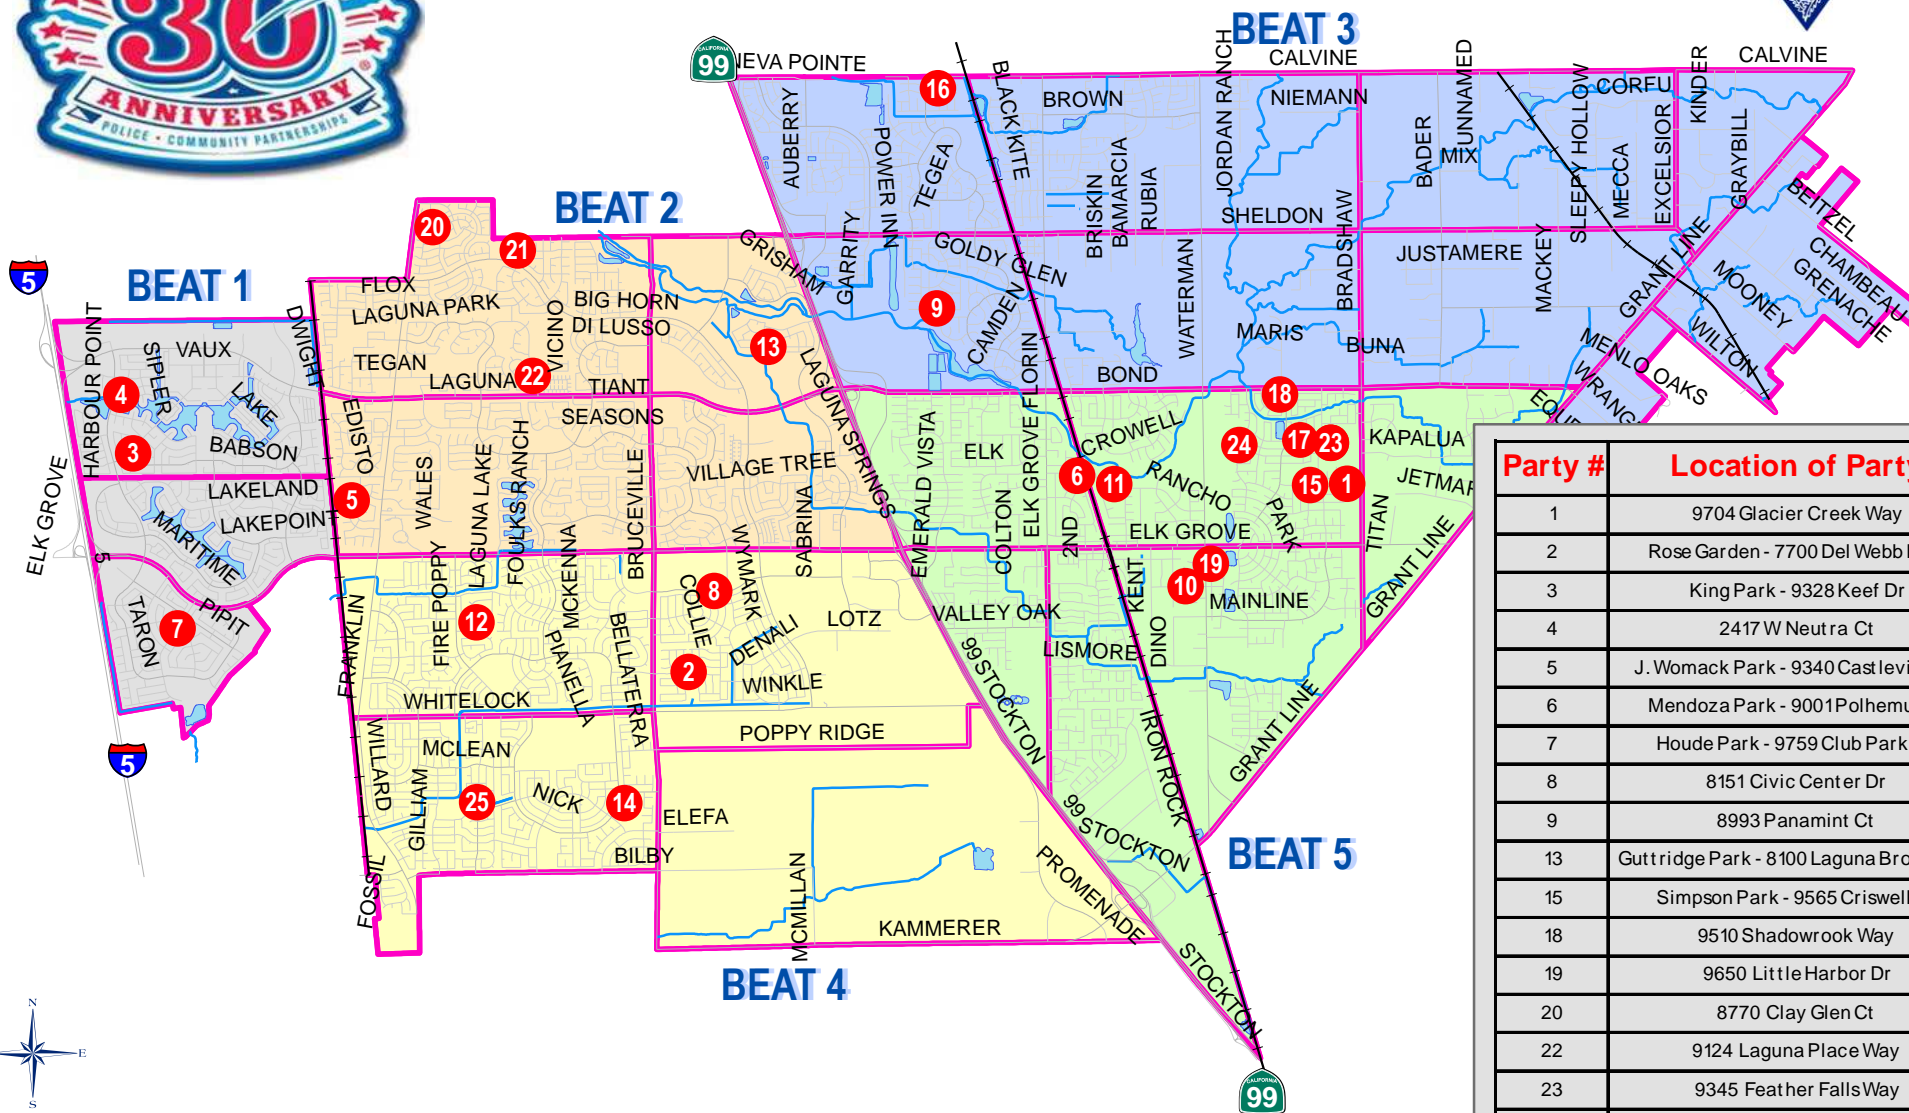

NATIONAL NIGHT OUT 2013

Party #	Location of Party
1	9704 Glacier Creek Way
2	Rose Garden - 7700 Del Webb Blvd
3	King Park - 9328 Keef Dr
4	2417 W Neutra Ct
5	J. Womack Park - 9340 Cast leview Dr
6	Mendoza Park - 9001 Polhemus Dr
7	Houde Park - 9759 Club Park Cir
8	8151 Civic Center Dr
9	8993 Panamint Ct
13	Guttridge Park - 8100 Laguna Brook Way
15	Simpson Park - 9565 Criswell Dr
18	9510 Shadowrook Way
19	9650 Little Harbor Dr
20	8770 Clay Glen Ct
22	9124 Laguna Place Way
23	9345 Feather Falls Way
24	9336 Sierra River Dr
25	10211 Bolo Ct